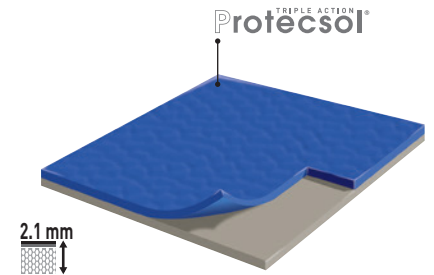

TARAFLEX[®] SURFACE

IDEAL FOR ROLLING SPORTS AND HEAVY LOADS SPORTS SURFACES

Taraflex[®] Surface is a 0.08" (2.1 mm) thick heavy duty 100% pure vinyl flooring solution. Ideal for all rolling sports: rollerblading, indoor roller hockey and wheelchair sports.

► Available in 17 solid colors and 3 wood designs

TARAFLEX® SURFACE

IDEAL FOR ROLLING SPORTS AND HEAVY LOADS SPORTS SURFACES

DESCRIPTION	STANDARDS	REQUIREMENTS	WOOD DESIGNS	SOLID COLORS
PRODUCT DESCRIPTION				
Wearlayer	-	-	100% Pure Vinyl	
Surface Complex	-	-	-	
Foam Backing	-	-	-	
Total Thickness	-	-	0.08" (2.1 mm)	
Wearlayer Thickness	-	-	0.08" (2.1 mm)	
Weight	-	-	0.59 lb/f ² (2.9 kg/m ²)	
Roll Width	-	-	4' 11" (1.5 m)	
Roll Length	-	-	86' 6" (26.4 m)	67' 3" (20.5 m)
SPORT PROPERTIES				
Sport Properties	ASTM F2772	-	-	
Safety	ASTM F2772	-	-	
Vertical Deformation	ASTM F2772	≤ 3.5 mm	-	
Sliding Effect	ASTM F2772	80 - 110	80 - 110	
Ball Rebound	ASTM F2772	≥ 96%	≥ 96%	
Anti-Friction Burns	-	-	Protocolsol	
TECHNICAL CHARACTERISTICS				
Chemical Product Resistance	ASTM D543	-	Excellent	
Resistance to a Rolling Load	EN 1569	≥ 1500 N	≥ 1500 N	
Fire Rating	ASTM E648	Class 1	Class 1	
ENVIRONMENT HEALTH & SAFETY				
Ease of Maintenance	-	-	Protocolsol / No wax for life	
Restriction Use of Harmful Chemicals	MRc4 LEED v4	-	Complies with REACH	
Allergen Free	-	-	OK	
Indoor Air Quality	EQc2 LEED v4	-	Floorscore™	
Recycled Content	MRc3 LEED v4	-	50%	
INSTALLATION METHOD				
Full-Spread Adhesive	ASTM F2170 (F1869)	≤ 95% RH (≤ 10 lb)		
WARRANTY	15-year limited manufacturer warranty when installed in accordance with Gerflor's installation instructions			